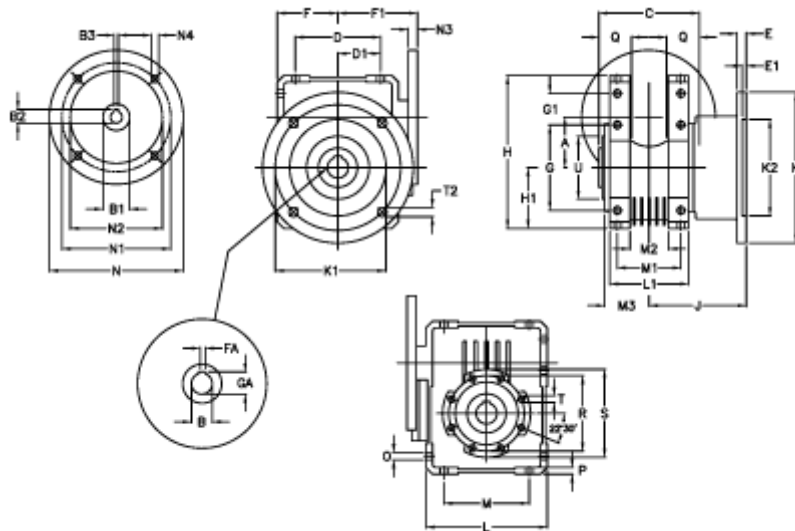

Article number: 392207505043036

Description: Worm Gear with Torque Limiter
W75 L2-UF-50-P80B5

Measures

A = 75.00	E = 12	H = 220.5	M = 126	N4 = 11,5	U = 90
B = 30	E1 = 5	H1 = 87.0	M1 = 82	O = 10.5	
B1 E7 = 19	F = 87	J = 111.0	M2 = 44	P = 9	
B2 = 21.8	F1 = 112	K = 200	M3 = 59	Q = 40	
B3 H9 = 6	FA = 8	K1 = 165	N = 200	R = 110	
C = 127	G = 126	K2 = 130	N1 = 165	S = 125	
D = 109.5	G1 = 46.5	L = 174	N2 = 130	T = M8x14	
D1 = 46.5	GA = 33.3	L1 = 104	N3 = 12.0	T2 = 12.5	